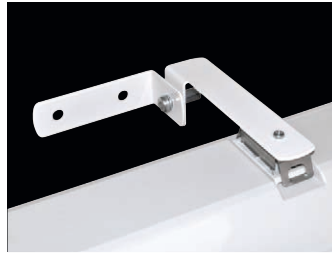

LIGHT FITTING ATTACHMENT

- a) Directly to a ceiling or a wall with the use of screws and stainless brackets
- b) Suspension with the use of stainless hooks
- c) Attachment with the use of side hangers to the wall