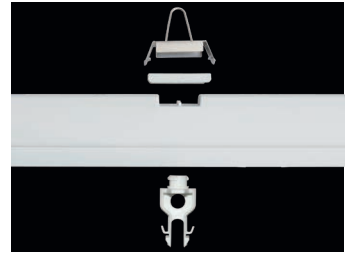

LIGHT FITTING ATTACHMENT

- a) Directly to a ceiling or a wall with the use of screws and stainless brackets
- b) Suspension with the use of stainless hooks
- c) Attachment with the use of side hangers to the wall