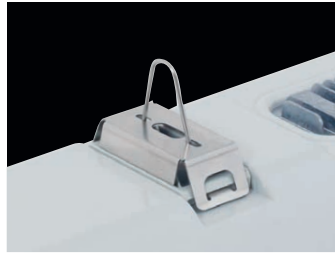

LIGHT FITTING ATTACHMENT

- a) Directly to a ceiling or a wall with the use of screws and stainless brackets
- b) Suspension with the use of stainless hooks
- c) Attachment with the use of side hangers to the wall